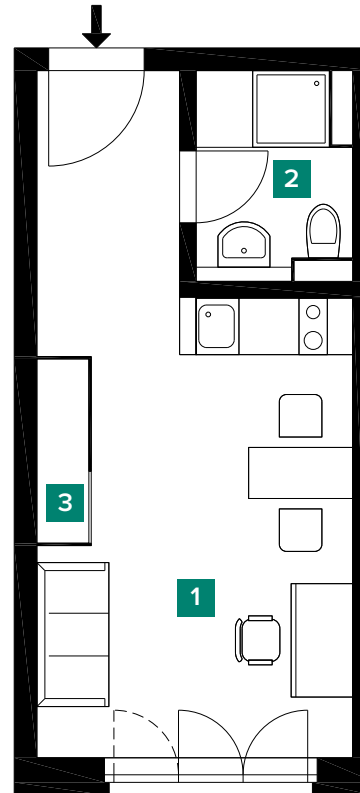

Apartment 29

Fourth floor | studio

4. Obergeschoss | 1 Zimmer

1 Studio	19.00 m ²
Studio	
2 Bathroom	3.15 m ²
Badezimmer	
3 Storage room	1.14 m ²
Abstellkammer	
<hr/>	
Total Living space (approx.)	23.29 m²
Gesamtwohnfläche (ca.)	

* The balconies and terraces are included with 50% of the usable area. All information is based on statements of the proprietor. No liability will be assumed. Only the notarised documents are binding for the execution. This information is a component of the brochure for Emerald West.